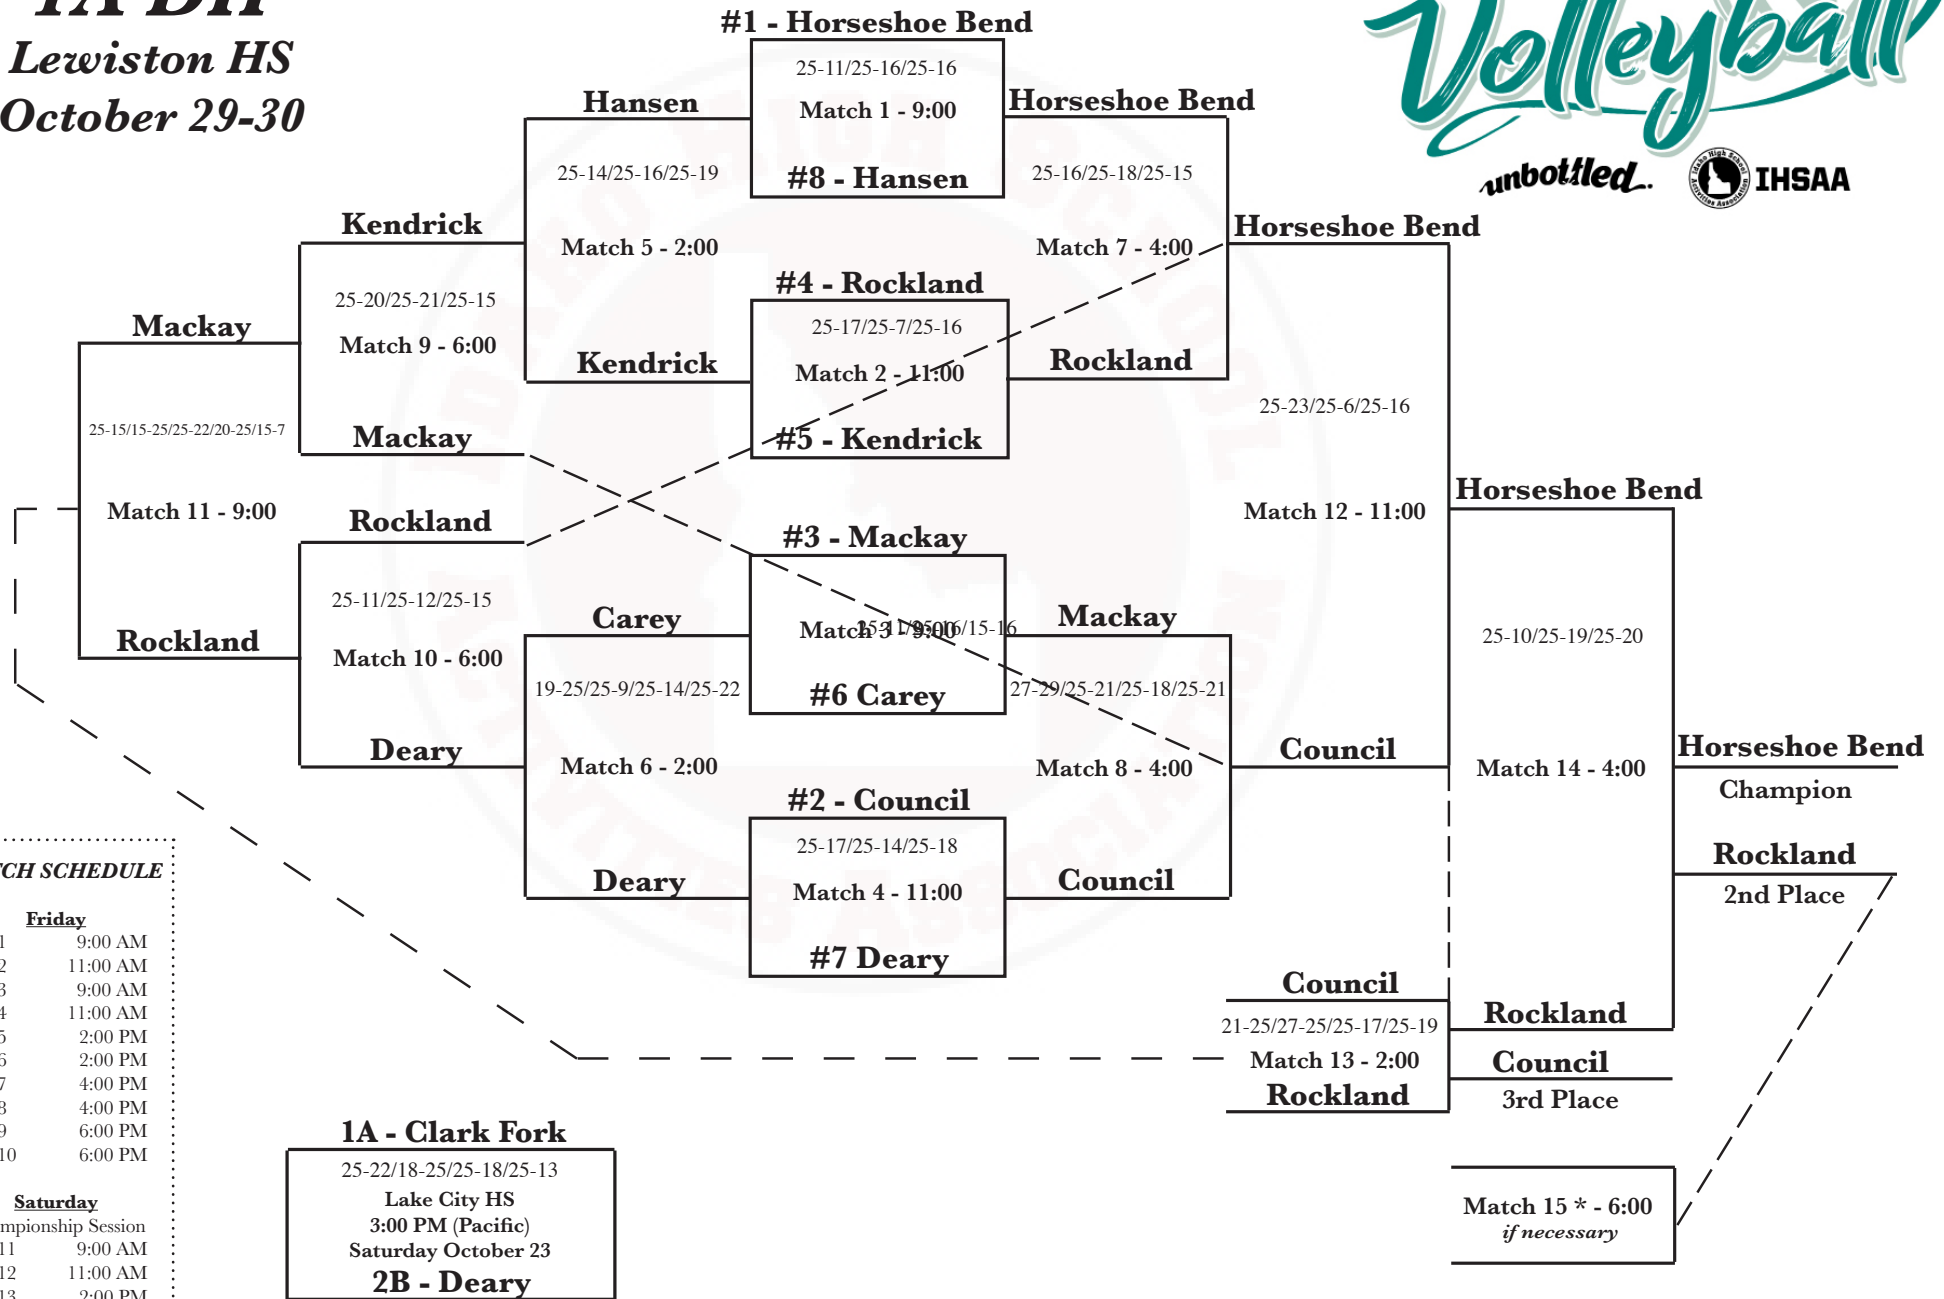

unbottled.

1A DII
Lewiston HS
October 29-30

MATCH SCHEDULE

Friday

Match 1	9:00 AM
Match 2	11:00 AM
Match 3	9:00 AM
Match 4	11:00 AM
Match 5	2:00 PM
Match 6	2:00 PM
Match 7	4:00 PM
Match 8	4:00 PM
Match 9	6:00 PM
Match 10	6:00 PM

Saturday

Championship Session

Match 11	9:00 AM
Match 12	11:00 AM
Match 13	2:00 PM
Match 14	4:00 PM
Match 15 *	6:00 PM

1A - Clark Fork
 25-22/18-25/25-18/25-13
 Lake City HS
 3:00 PM (Pacific)
 Saturday October 23
2B - Deary

State Play-In Match